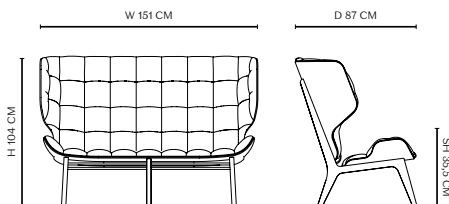

DIMENSIONS

W 151 cm / D 87 cm / H 104 cm / SH 35,5 cm