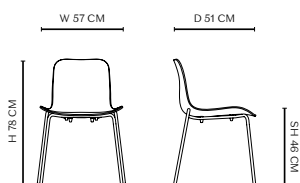

LANGUE CHAIR STEEL — 2011

RUNE KRØJGAARD & KNUT BENDIK HUMLEVIK

YEAR

2011

ENVIRONMENT

Indoor

CATEGORY

Seating

MADE IN

Latvia

MATERIAL

The legs are made of steel. The seating shell is made of Polypropylene. Soft upholstery: 3 cm thick foam. Optional 13 mm felt or plastic glides.

LEGS

Black Steel
Brass Steel

PLASTIC SHELL

Anthracite Black
Army Green
Burgundy
Flint Grey
Ecu

UPHOLSTERY

CAT 1: Grain, Cura, Velvet, Nina, Fame, Remix, Megan, COM

CAT 2: Barnum, Breeze Fusion, Canvas, Ultra, COL

CAT 3: Fiord, Hallingdal, Savanna, Zero*, Steelcut Trio, Moss, Safire, Nuance, Flux, Envy

CAT 4: Baru, Spectrum, Dunes, Terra

COM/COL Available on request.

CARE

Follow care instruction on norr11.com/professionals

WARRANTY

5 years

WEIGHT

Plastic	Upholstery
Nett Weight: 5,8 kg	Nett Weight: 6,0 kg
Gross Weight: 7,6 kg	Gross Weight: 7,8 kg

Soft Upholstery

Nett Weight: 6,0 kg

Gross Weight 7,8 kg

PACKAGING DIMENSIONS

W 60 cm / D 57 cm / H 98 cm

Langue Steel is the stackable version of our iconic Langue chair. Shape and simplicity are the basic elements of the Langue Series, creating a highly aesthetic and functional chair. The product is a chair suitable for everyday life, as well as an extraordinary piece of design. The Langue Steel is capable of stacking up to nine chairs with a plastic seat, and up to six with a regular upholstered seat in order to conserve space – the epitome of practicality.

DIMENSIONS

Plastic Shell & Upholstery

W 57 cm / D 51 cm / H 78 cm / SH 46 cm

Soft Upholstery

W 58 cm / D 52 cm / H 79 cm / SH 47 cm