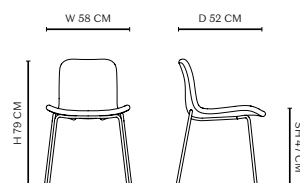

LANGUE CHAIR STEEL — 2011

RUNE KRØJGAARD & KNUT BENDIK HUMLEVIK

YEAR

2011

ENVIRONMENT

Indoor

CATEGORY

Seating

MADE IN

Latvia

MATERIAL

The legs are made of steel. The seating shell is made of Polypropylene. Soft upholstery: 3 cm thick foam. Optional 13 mm felt or plastic glides.

LEGS

Black Steel
Brass Steel

PLASTIC SHELL

Anthracite Black
Army Green
Burgundy
Flint Grey
Ecu

UPHOLSTERY

CAT 1: Grain, Cura, Velvet, Nina, Fame, Remix, Megan, COM

CAT 2: Barnum, Breeze Fusion, Canvas, Ultra, COL

CAT 3: Fiord, Hallingdal, Savanna, Zero*, Steelcut Trio, Moss, Safire, Nuance, Flux, Envy

CAT 4: Baru, Spectrum, Dunes, Terra

COM/COL Available on request.

CARE

Follow care instruction on norr11.com/professionals

WARRANTY

5 years

WEIGHT

Plastic	Upholstery
Nett Weight: 5,8 kg	Nett Weight: 6,0 kg
Gross Weight: 7,6 kg	Gross Weight: 7,8 kg

Soft Upholstery

Nett Weight: 6,0 kg

Gross Weight 7,8 kg

PACKAGING DIMENSIONS

W 60 cm / D 57 cm / H 98 cm

Langue Steel is the stackable version of our iconic Langue chair. Shape and simplicity are the basic elements of the Langue Series, creating a highly aesthetic and functional chair. The product is a chair suitable for everyday life, as well as an extraordinary piece of design. The Langue Steel is capable of stacking up to nine chairs with a plastic seat, and up to six with a regular upholstered seat in order to conserve space – the epitome of practicality.

DIMENSIONS

Plastic Shell & Upholstery

W 57 cm / D 51 cm / H 78 cm / SH 46 cm

Soft Upholstery

W 58 cm / D 52 cm / H 79 cm / SH 47 cm