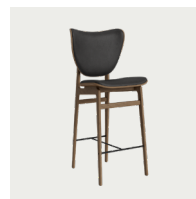

UPHOLSTERY