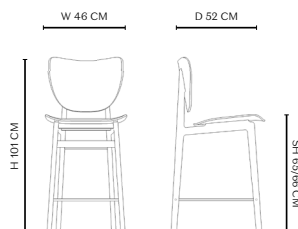

ELEPHANT BAR CHAIR — 2021

KRISTIAN SOFUS HANSEN & TOMMY HYLDAHL

YEAR

2021

ENVIRONMENT

Indoor

CATEGORY

Seating

MADE IN

Latvia

MATERIAL

Hand-crafted FSC certified solid oak frame. Seat and back laminated oak veneer. Coated with water-based clear lacquer. Optional 13 mm felt or plastic glides.

FRAME

Natural Oak   Light Smoked Oak
Black Oak   Dark Smoked Oak

UPHOLSTERY

CAT 1: Grain, Cura, Velvet, Nina, Fame, Remix, Megan, COM

CAT 2: Barnum, Breeze Fusion, Canvas, Ultra, COL

CAT 3: Fiord, Hallingdal, Savanna, Zero*, Steelcut Trio, Moss, Safire, Nuance, Flux, Envy

CAT 4: Baru, Spectrum, Dunes, Terra

COM/COL Available on request.

CARE

Follow care instruction on norr11.com/professionals

WARRANTY

5 years

WEIGHT

Bar Chair - Counter Height 65 cm

Nett Weight: 8,0 kg | Gross Weight: 10,2 kg

Bar Chair - Bar Height 75 cm

Nett Weight: 8,2 kg | Gross Weight: 10,0 kg

PACKAGING DIMENSIONS

Bar Chair - Counter Height 65 cm

W 56 cm / D 50 cm / H 108 cm

Bar Chair - Bar Height 75 cm

W 56 cm / D 50 cm / H 116 cm

The Elephant Bar Chair is a bar chair version of the popular Elephant Chair. With a gently curved back with the same soft curve as the Elephant series and a sculptural wood base, the Elephant Bar Chair takes comfort to a higher level. The Elephant Bar Chair comes in two heights; 65 cm and 75 cm.

DIMENSIONS

Bar Chair - Counter Height 65 cm

W 46 cm / D 52 cm / H 101 / SH 65/66 cm

Bar Chair - Bar Height 75 cm

W 46 cm / D 53 cm / H 111 cm / SH 75/76 cm