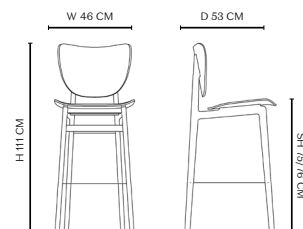

ELEPHANT BAR CHAIR — 2021

KRISTIAN SOFUS HANSEN & TOMMY HYLDAHL

YEAR

2021

ENVIRONMENT

Indoor

CATEGORY

Seating

MADE IN

Latvia

MATERIAL

Hand-crafted FSC certified solid oak frame. Seat and back laminated oak veneer. Coated with water-based clear lacquer. Optional 13 mm felt or plastic glides.

FRAME

Natural Oak   Light Smoked Oak
Black Oak   Dark Smoked Oak

UPHOLSTERY

CAT 1: Grain, Cura, Velvet, Nina, Fame, Remix, Megan, COM

CAT 2: Barnum, Breeze Fusion, Canvas, Ultra, COL

CAT 3: Fiord, Hallingdal, Savanna, Zero*, Steelcut Trio, Moss, Safire, Nuance, Flux, Envy

CAT 4: Baru, Spectrum, Dunes, Terra

COM/COL Available on request.

CARE

Follow care instruction on norr11.com/professionals

WARRANTY

5 years

WEIGHT

Bar Chair - Counter Height 65 cm

Nett Weight: 8,0 kg | Gross Weight: 10,2 kg

Bar Chair - Bar Height 75 cm

Nett Weight: 8,2 kg | Gross Weight: 10,0 kg

PACKAGING DIMENSIONS

Bar Chair - Counter Height 65 cm

W 56 cm / D 50 cm / H 108 cm

Bar Chair - Bar Height 75 cm

W 56 cm / D 50 cm / H 116 cm

The Elephant Bar Chair is a bar chair version of the popular Elephant Chair. With a gently curved back with the same soft curve as the Elephant series and a sculptural wood base, the Elephant Bar Chair takes comfort to a higher level. The Elephant Bar Chair comes in two heights; 65 cm and 75 cm.

DIMENSIONS

Bar Chair - Counter Height 65 cm

W 46 cm / D 52 cm / H 101 / SH 65/66 cm

Bar Chair - Bar Height 75 cm

W 46 cm / D 53 cm / H 111 cm / SH 75/76 cm