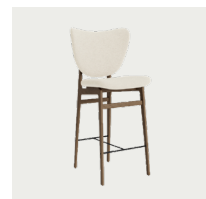

FULL UPHOLSTERY

DIMENSIONS

Bar Chair - Counter Height 65 cm

W 46 cm / D 52 cm / H 101 / SH 65/66 cm

Bar Chair - Bar Height 75 cm

W 46 cm / D 53 cm / H 111 cm / SH 75/76 cm