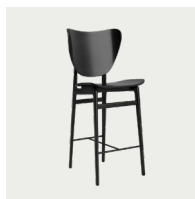

The Elephant Bar Chair is a bar chair version of the popular Elephant Chair. With a gently curved back with the same soft curve as the Elephant series and a sculptural wood base, the Elephant Bar Chair takes comfort to a higher level. The Elephant Bar Chair comes in two heights; 65 cm and 75 cm.

W/O UPHOLSTERY