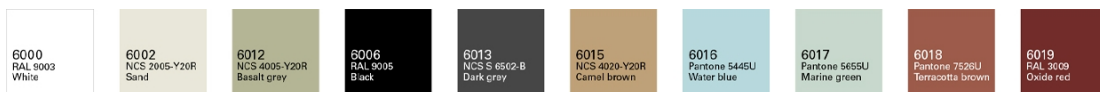

Eco Thermo- polymer finish