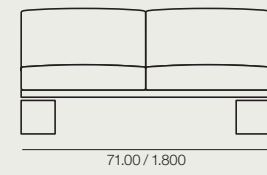

Collection of two and three-seater sofas with or without armrests. The aluminum frame is available in Earth Brown. Adjustable reclining chaise lounge available.

Colección de sofás de dos y tres plazas, con y sin brazos y tumbona de inclinación regulable disponibles con estructura de aluminio en color Marrón Tierra.

SF 4630