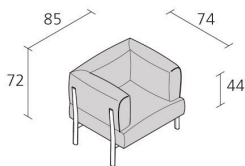

Alias S.r.l.

Via delle Marine 5 -24064 Grumello del Monte (BG) - Italia
Ph + 39 035 4422511 - info@alias.design - VAT 02176720163