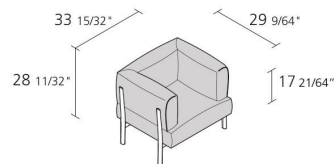

Alias S.r.l.

Via delle Marine 5 -24064 Grumello del Monte (BG) - Italia
Ph + 39 035 4422511 - info@alias.design - VAT 02176720163