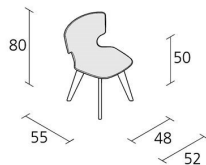

Alias S.r.l.

Via delle Marine 5 -24064 Grumello del Monte (BG) - Italia
Ph + 39 035 4422511 - info@alias.design - VAT 02176720163