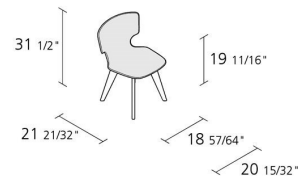

Alias S.r.l.

Via delle Marine 5 -24064 Grumello del Monte (BG) - Italia
Ph + 39 035 4422511 - info@alias.design - VAT 02176720163