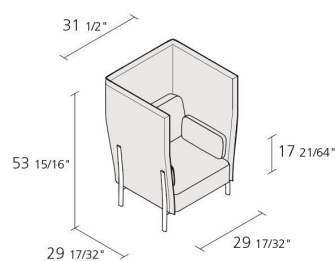

Alias S.r.l.

Via delle Marine 5 -24064 Grumello del Monte (BG) - Italia
Ph + 39 035 4422511 - info@alias.design - VAT 02176720163