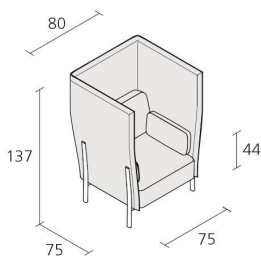

Alias S.r.l.

Via delle Marine 5 -24064 Grumello del Monte (BG) - Italia
Ph + 39 035 4422511 - info@alias.design - VAT 02176720163